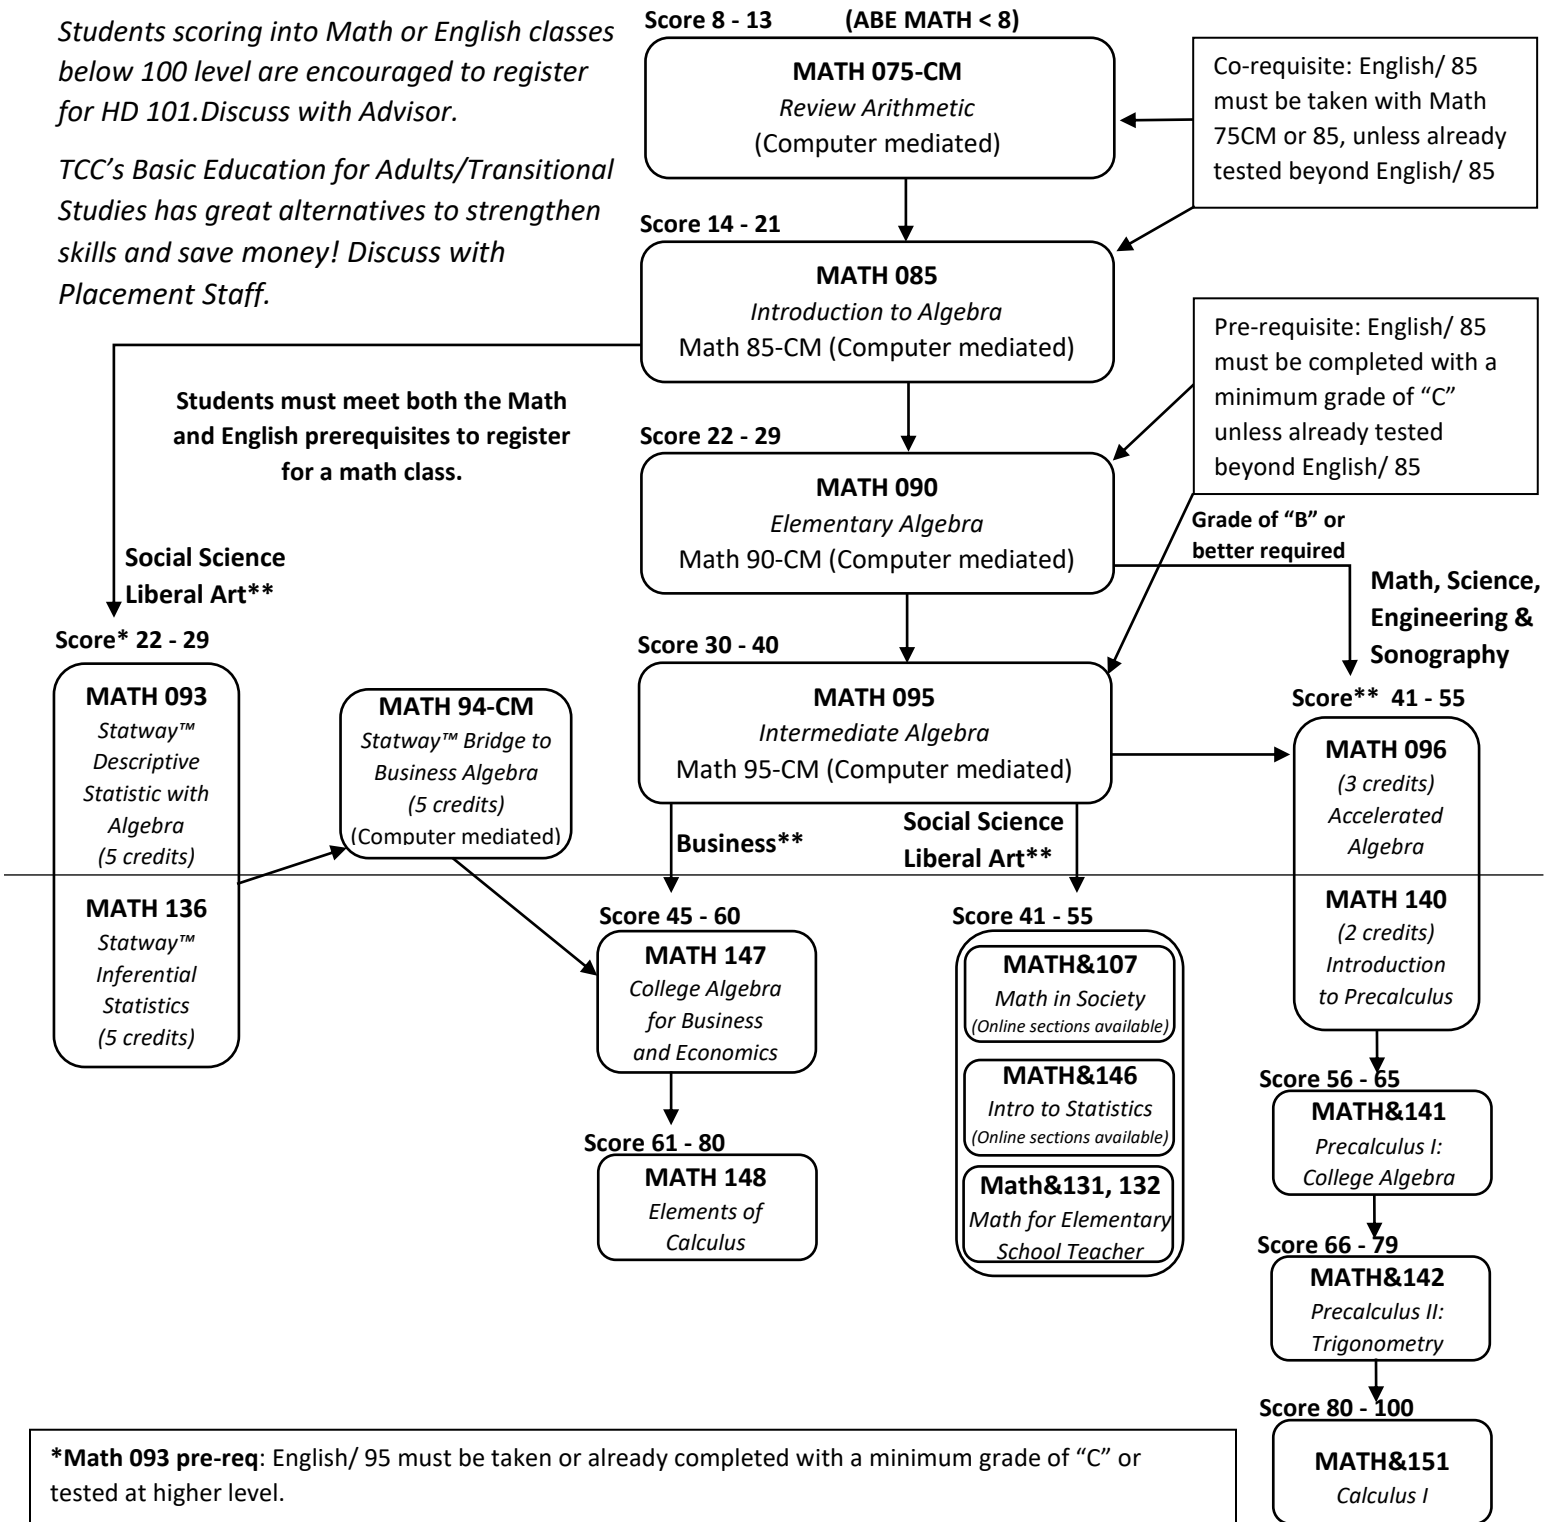

# TCC English & Math Placement Pathway Flow Chart – ALEKS Scores

Students scoring into Math or English classes below 100 level are encouraged to register for HD 101. Discuss with Advisor.

TCC's Basic Education for Adults/Transitional Studies has great alternatives to strengthen skills and save money! Discuss with Placement Staff.

\***Math 093 pre-req:** English/ 95 must be taken or already completed with a minimum grade of “C” or tested at higher level.

\*\***Math 96/140 or above Math courses** must be at college level English to take courses.

**Tacoma, University Place & Peninsula School District Articulation Agreement:** if you are out of school less than one year ask Placement for more info.

**BUS110** – Business Math is the required math class for many certificates and AAS degree programs including **Accounting, Business, Paralegal and Human Services.** The prerequisite is the same as for Math 090. See your faculty advisor for more info.